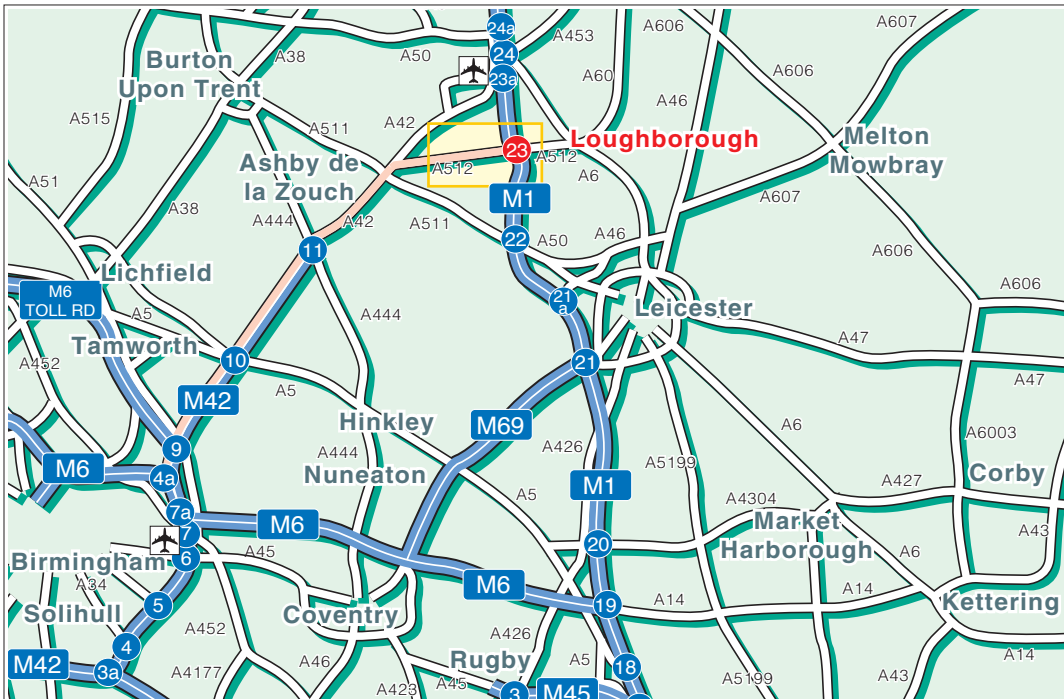

www.sip-group.com

SIP Group Ltd
Gelders Hall Road,
Shepshed, Loughborough LE12 9NH

t: 01509 500 300 f: 01509 503 154
email: info@sip-group.com

How to find us

By Road.

Five minutes from junction 23 of the M1. Follow the A512 towards Ashby-de-le-Zouch. Turn right at the second set of traffic lights into Charwood Road. Turn left into Gelders Hall Road and SIP is on your right.

By Rail.

Midlands Mainline, Loughborough Station.

By Air.

East Midlands International Airport, Castle Donnington.

© Give Way 2005 Tel: 0800 019 0027
OS data: PU 100040256. Crown © 2003.